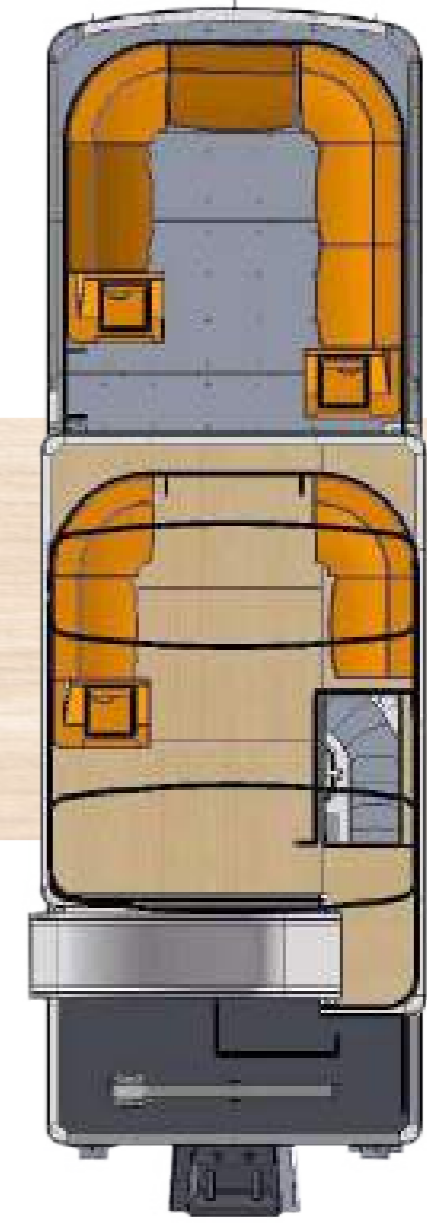

mm
Dimension:
9600*3000*3600
mm

Capacity:
20 person

**DOUBLE DECKER
PONTOON BOAT
SERIES-30ft**

- **A**
  High-grade Leather
  Driving Seat
- **B**
  Custom
  Aluminum Fence
- **C**
  Table With
  Cup Holder
- **D**
  Ambient Light Strip
- **E**
  Luxury Sofa Set

FEATURES
Console, Gauges, Seats,
Storage, Carpet, Fence,
Bimini top, Wash room,
Bar table, double deck

OPTION
Hydraulic steering,
Boat trailer,
Outboard motors