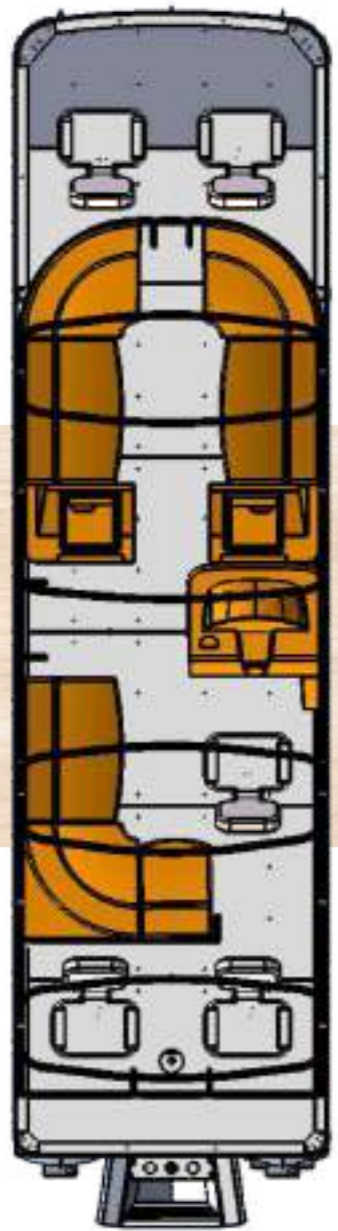

FEATURES

Console, Gauges, Seats,
 Storage, Carpet, Fence,
 Binimi top etc.

OPTION

Fish Tank,
 Hydraulic steering,
 EVA carpet, Boat trailer,
 Outboard motors

mm

Dimension:
4572 * 2200 * 1430
 mm

Capacity:
12 person