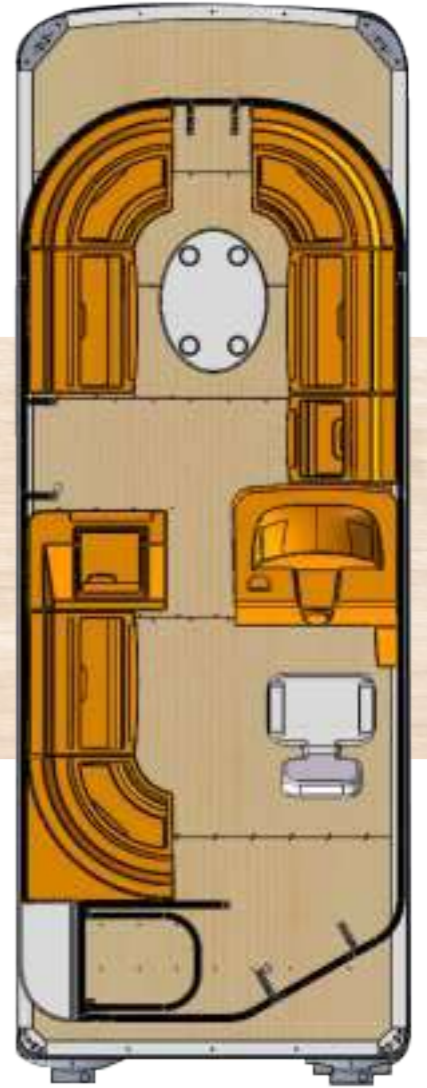

A
 Integrated
 Fiberglass Console

B
 Large Storage

C
 Single Bimini Top

D
 Stern Light

E
 Cleats & Navigation
 Light & Fence

F
 Deck Structure

FEATURES
 Console, Gauges, Seats,
 Storage, Carpet, Fence,
 Bimini top etc.

OPTION
 Changing room,
 Hydraulic steering,
 Boat trailer,
 Outboard motors

mm

Dimension:
5791*2406*1432
mm

Capacity:
9+1 person

ENTERTAINMENT
SERIES-19ft

A
Driving Chair
With Arm Rest

B
Integrated
Fiberglass Console

C
High Quilty
Speaker

D
Anti-mildew &
Anti-UV Lounge

E
Large Space
Storage

F
Single Bimini Top

FEATURES

Console, Gauges, Seats,
Storage, Carpet, Fence,
Cup holder etc.

OPTION

Changing room,
Hydraulic steering,
Boat trailer, Binimi top