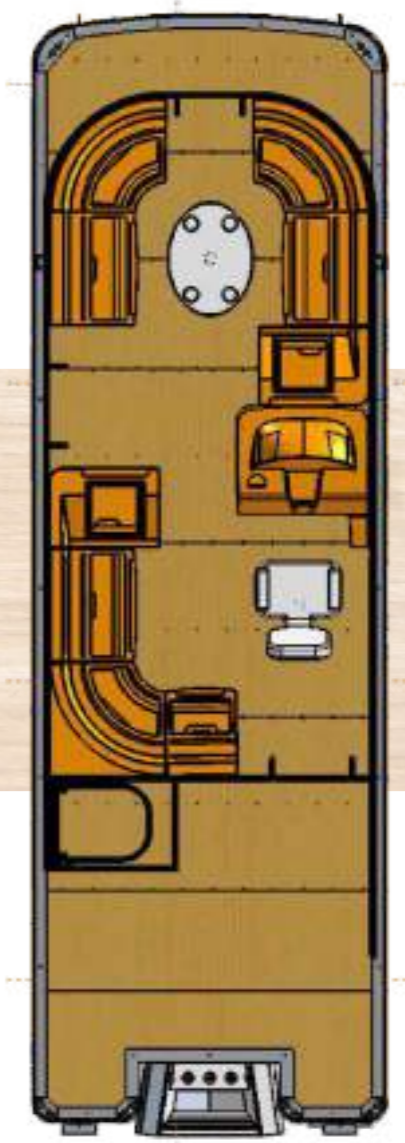

mm

Dimension:
7600*2475*2600
mm

Capacity:
12 person

**DOUBLE DECKER
PONTOON BOAT
SERIES-25ft**

A
Integrated
Fiberglass Console

B
Custom
Color Stair

C
Leisure Bar Table

D
Luxurious Custom
Sofas

E
Anti-mildew &
Anti-UV Lounge

FEATURES

Console, Gauges, Seats,
Storage, Carpet, Fence,
Bimini top, double deck

OPTION

Changing room,
Hydraulic steering,
Boat trailer,
Outboard motors

mm
 Dimension:
9600*3000*3600
 mm