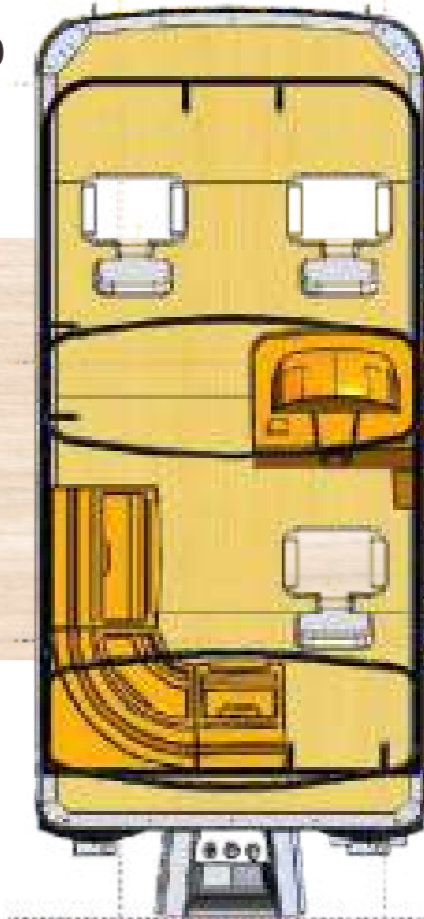

FISHING SERIES-15ft

A
Fiberglass Console

B
Waterproof
Bimini Top

C
Stainless Steel
Swimming Ladder

D
Fishing Tank

E
Marine Grade
Carpet