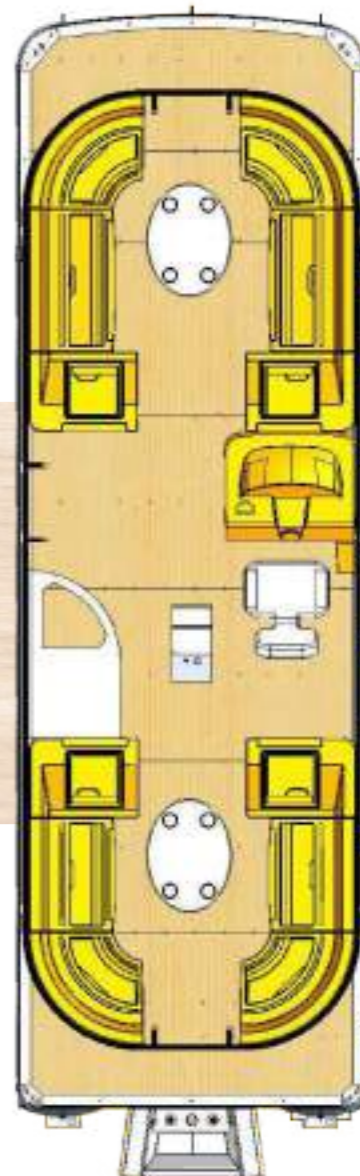

OPTION

Kitchen area, Fridge, Sink, Hydraulic steering, EVA carpet, Ski tow bar, Boat trailer, Outboard motors

mm

Dimension:
7620*2470*1430
mm

Capacity:
14 person

ENTERTAINMENT
SERIES-25ft

- A**
Kitchen Bar
With Fridge
- B**
Speaker
- C**
Large Tea Table
- D**
Anti-mildew &
Anti-UV Lounge
- E**
Double Bimini Top
- F**
EVA Carpet
- E**
Tri-Toon

FEATURES

Console, Gauges, Seats,
Storage, Carpet, Fence,
Kitchen area, Fridge,
Sink, Bimini top etc.

OPTION

Hydraulic steering,
EVA carpet, Boat trailer,
Outboard motors

FISHING SERIES

- ◆ **More fishing space** – you have loads of room to move around on deck and a stable platform to fish and cast your lines from.
- ◆ **Ride smoothly over waves** – the elevated pontoon platform offers a far smoother ride than traditional fishing boats over bumps and chops.
- ◆ **Much more comfortable** – you could almost be sat in your living room, so what's not to like? Put some music on, cast your line, and then grill it on board.