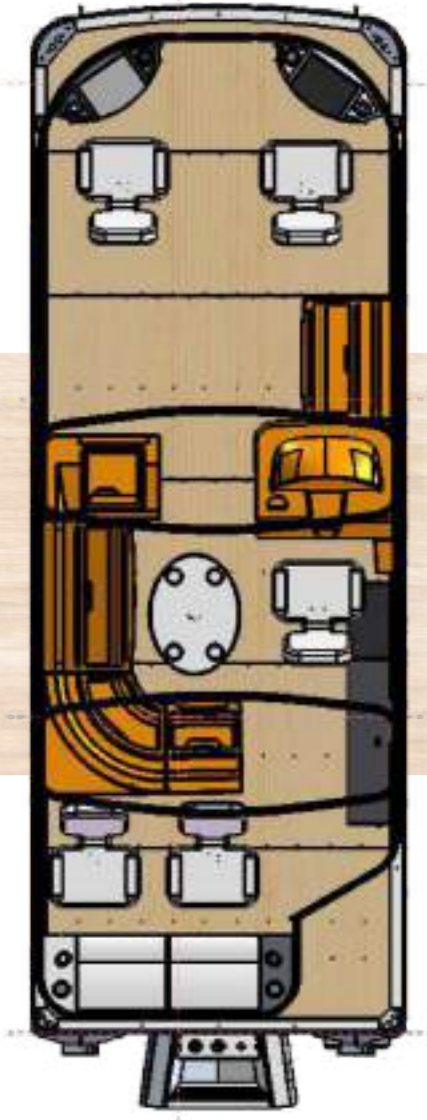

E
Marine Grade
Carpet

FEATURES

Console, Gauges, Seats,
Storage, Carpet, Fence,
Bimini top etc.

OPTION

Fish Tank,
Hydraulic steering,
EVA carpet, Boat trailer,
Outboard motors

mm

Dimension:
4572 * 2475 * 1430
 mm

Capacity:
9 person

FISHING

SERIES-22ft

- A**
Fishing Seat
- B**
Fish Tank
- C**
Rear Lounge and
dinning table
- D**
Fishing Rob
Holder storage
- E**
Fishing Rod
Holder
- F**
Rear fishing
tank and live well