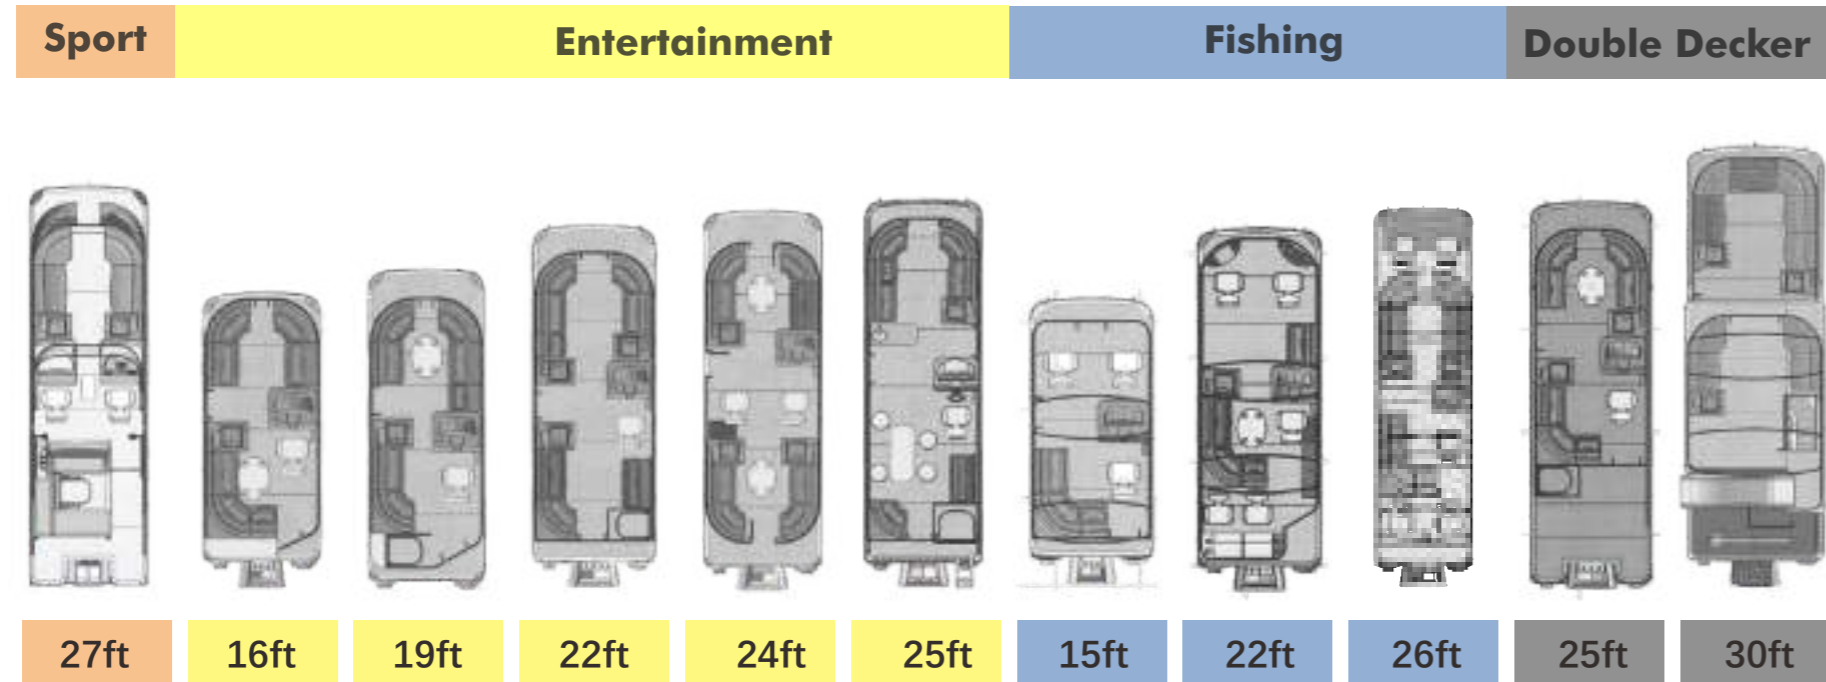

E
Anti-mildew &
Anti-UV Lounge

FEATURES

Console, Gauges, Seats,
Storage, Carpet, Fence,
Bimini top, double deck

OPTION

Changing room,
Hydraulic steering,
Boat trailer,
Outboard motors

mm
 Dimension:
9600*3000*3600
 mm

 Capacity:
20 person

**DOUBLE DECKER
 PONTOON BOAT
 SERIES-30ft**

- A**
High-grade Leather
Driving Seat
- B**
Custom
Aluminum Fence
- C**
Table With
Cup Holder
- D**
Ambient Light Strip
- E**
Luxury Sofa Set

FEATURES
 Console, Gauges, Seats,
 Storage, Carpet, Fence,
 Bimini top, Wash room,
 Bar table, double deck

OPTION
 Hydraulic steering,
 Boat trailer,
 Outboard motors

FLOORPLANS

Series	Sport	Entertainment					Fishing			Double Decker	
	27ft	16ft	19ft	22ft	24ft	25ft	15ft	22ft	26ft	25ft	30ft
Boat Length	27'	16'	19'	22'	24'	25'	15'	22'	26'	25'	30'
Boat Width	8'1"	8'1"	8'1"	8'1"	8'1"	8'1"	8'1"	8'1"	8'1"	8'1"	9'84"
Tube Diameter	25"	25"	25"	25"	25"	25"	25"	25"	25"	25"	25"
Tube Number	3	2	2	2	2	3	2	2	3	3	3
Capacity	13	11	13	13	13	15	11	13	13	15	15
Max. HP	350hp	60hp	90hp	90hp	150hp	150hp	60hp	90hp	175hp	175hp	250hp